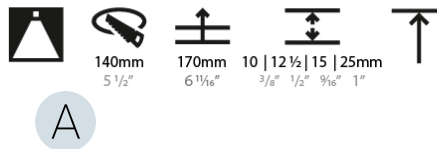

GENERAL

Series: Bioniq
 Subseries: Bioniq Round Deep
 Brand: Prolicht
 Division: Architectural
 Mounting Type: Trimless
 Mounting Location: Ceiling
 Subcategory: Downlight

PHYSICAL

Shape: Round
 Diameter (mm): 136
 Diameter (in): 5 3/8
 Height (mm): 151
 Height (in): 5 15/16
 Ceiling Thickness (mm): 10 / 12.5 / 15 / 25
 Ceiling Thickness (in): 3/8 or 1/2 or 9/16 or 1
 Min. Recessing Depth (mm): 170
 Min. Recessing Depth (in): 6 11/16
 Light Distribution: Downlight
 Weight (kg): 1.073
 Weight (lbs): 2.36
 Fixture Finish: SSR / BKV / CWI / CRY / HAB / LAG / UFT / ITA / RUA / RUR / MIC / FTG / MYG / TWT / LOD / PUS / FRO / FUP / KIA / POP / BLS / SPG / MEY / GOH / GUM / CHC / COM / ABZ / JAG / OBR / MOS / ROR
 Fixture Material: Aluminum Die Cast
 Cut-out Measurements: \varnothing 140mm / 5 1/2"
 Upon Request: Unique Ceiling Thickness

OPTICAL

Reflector°: 10
 Optic°: Lens Pack - No Lens / Linear Spread Lens / Honeycomb / Spread Lens
 Upon Request: Special Beam Angles

RATINGS AND CERTIFICATIONS

382, F 416-247-9319, www.zaneen.com
 Certified by Intertek for North American Standards at the end of the existing Model #. For assistance on 'custom' specifications, contact zteam@zaneen.com.
 In a constant effort to supply the best product, we reserve the right to change specifications or materials without notice. The most recent specification sheets are found at zaneen.com
 IP rating: IP20